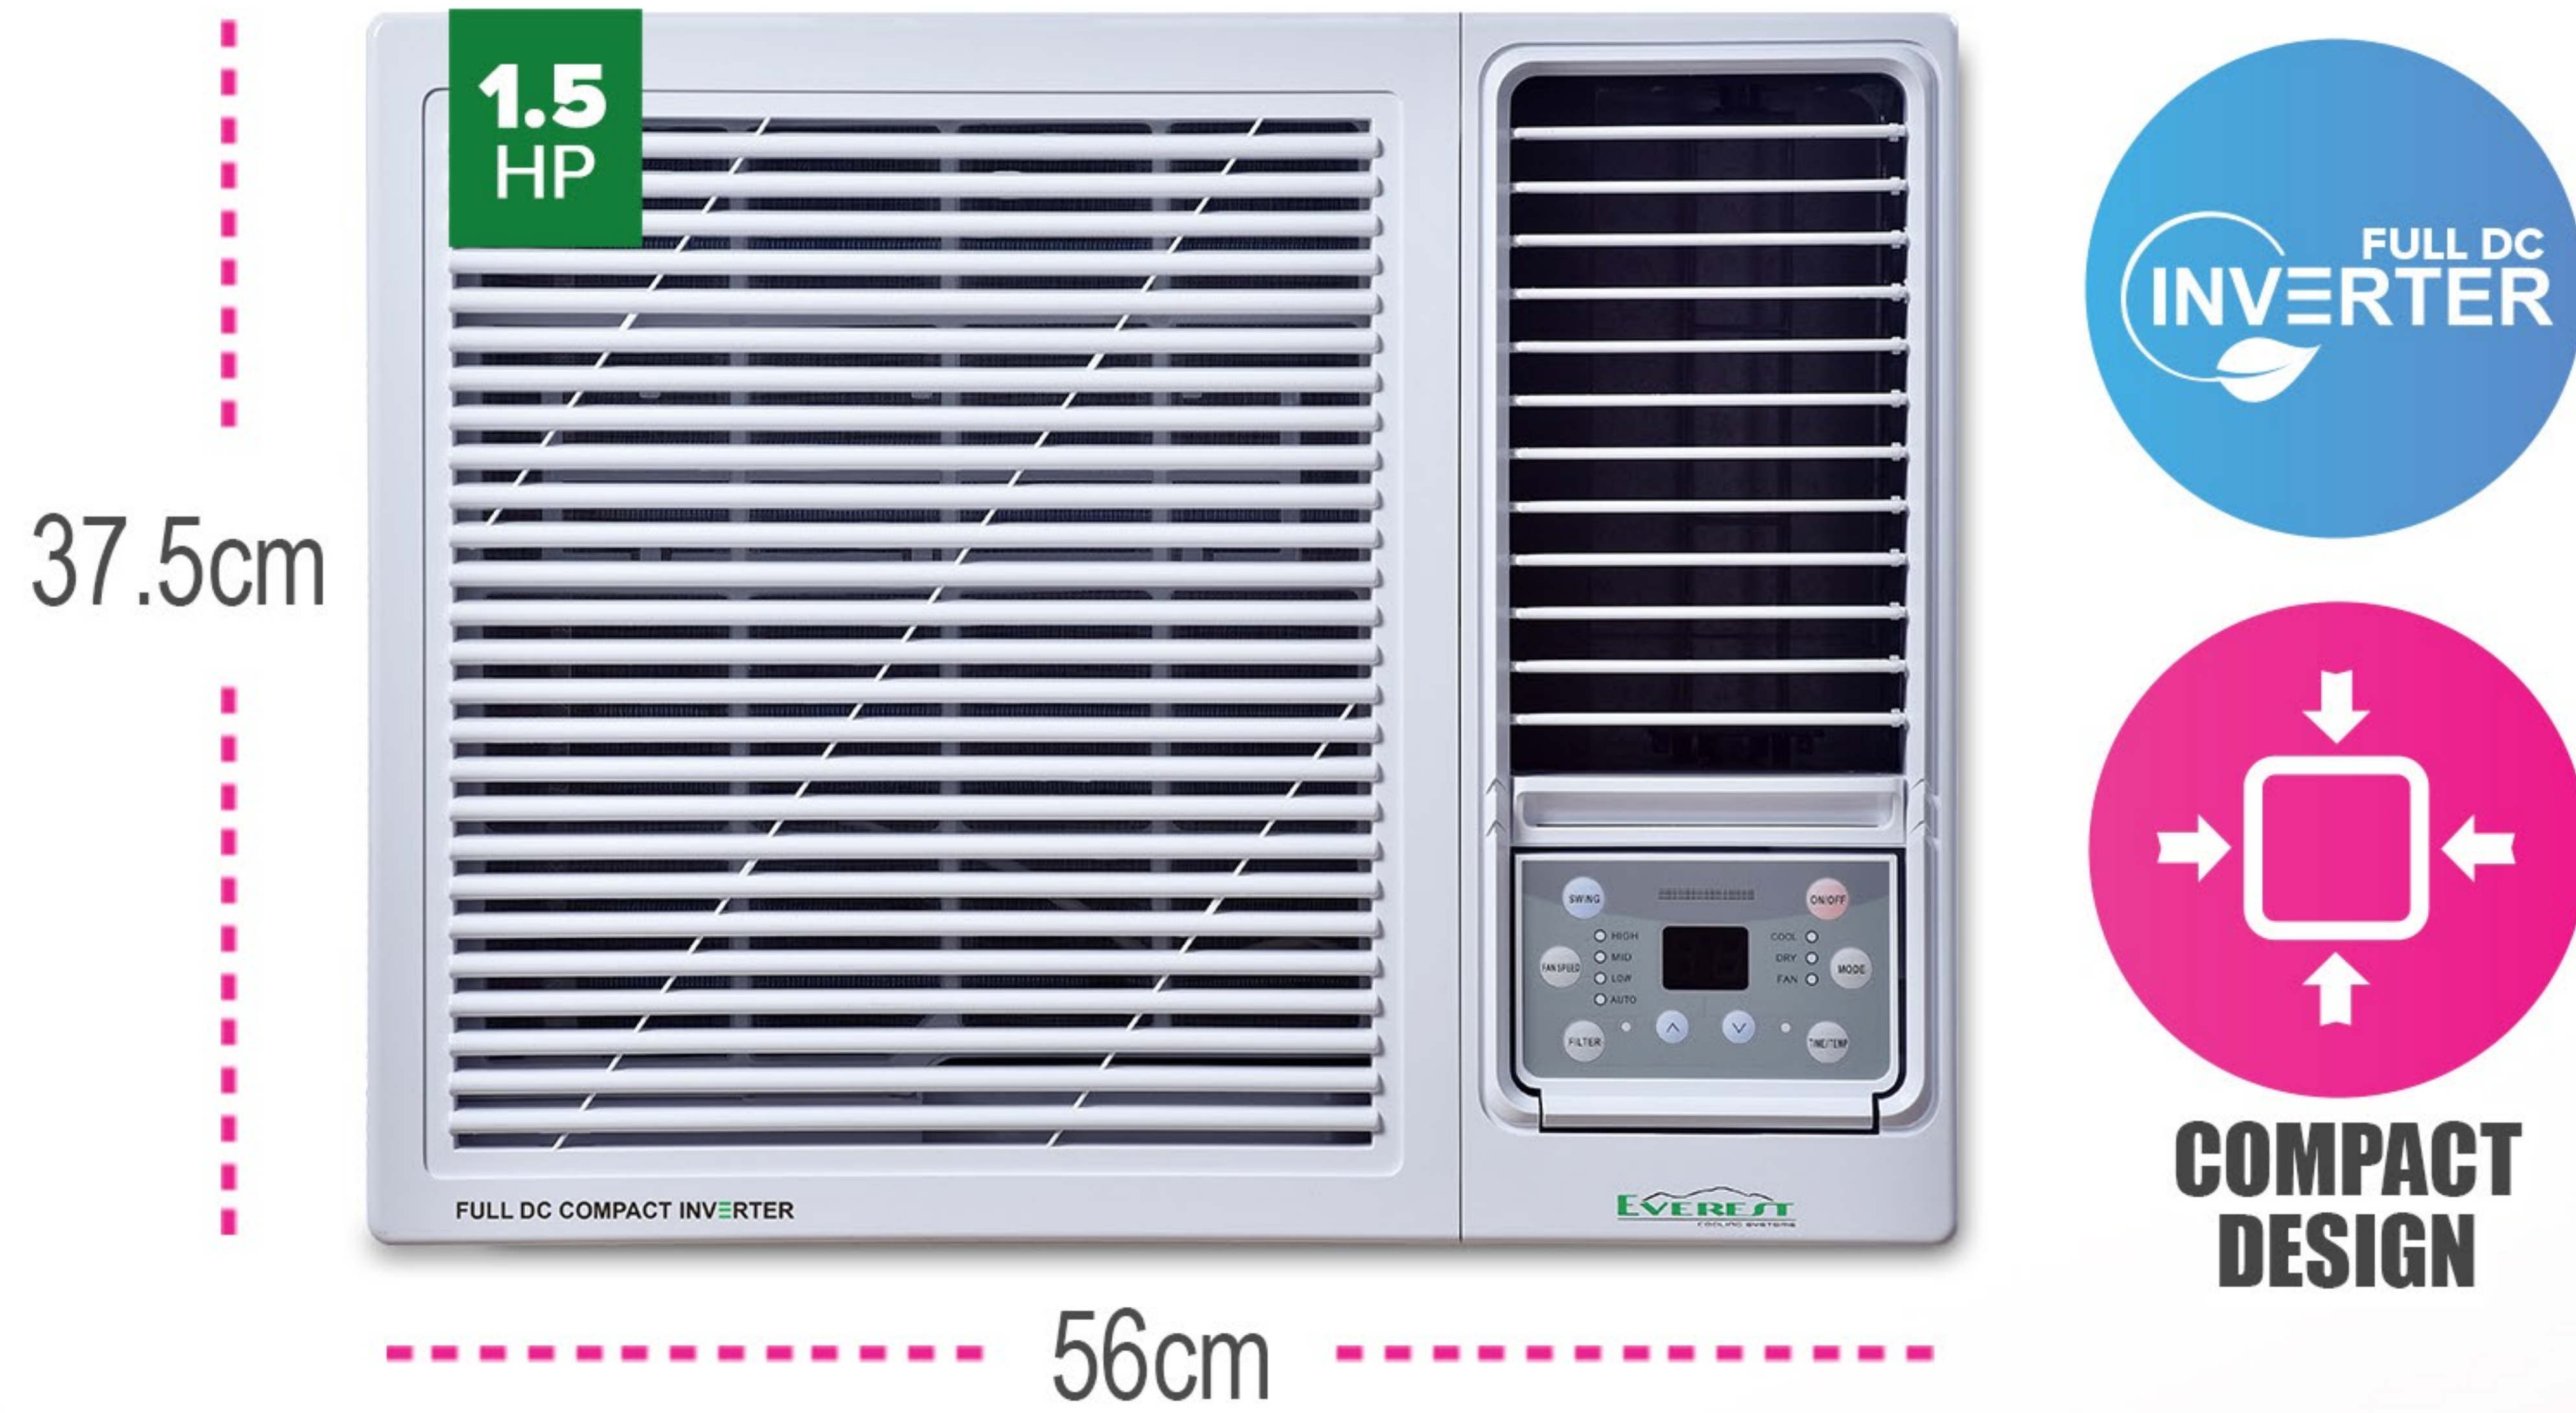

EVEREST

COOLING SYSTEMS

Everest Aircon. Safe, clean, healthy air for the family.

R32 Refrigerant

Healthy Air Filter

Energy Efficient

SAVES UP TO 60%
OF POWER CONSUMPTION

Official Energy Label

Model	Capacity (HP)	Cooling Capacity (kj/h)	Power Input (W)	Floor Area (sq.m)	Power Source (V)	Running Current (Amp)	Unit Dimension (WxDxH)mm	Net Weight (kg)	EER
ETIV15CFWD/G	1.5	3,960-14,299	300-1,280	17-21	230V / 60Hz 1Ph	5.3	560x708x375	39.5	11.2-13.2