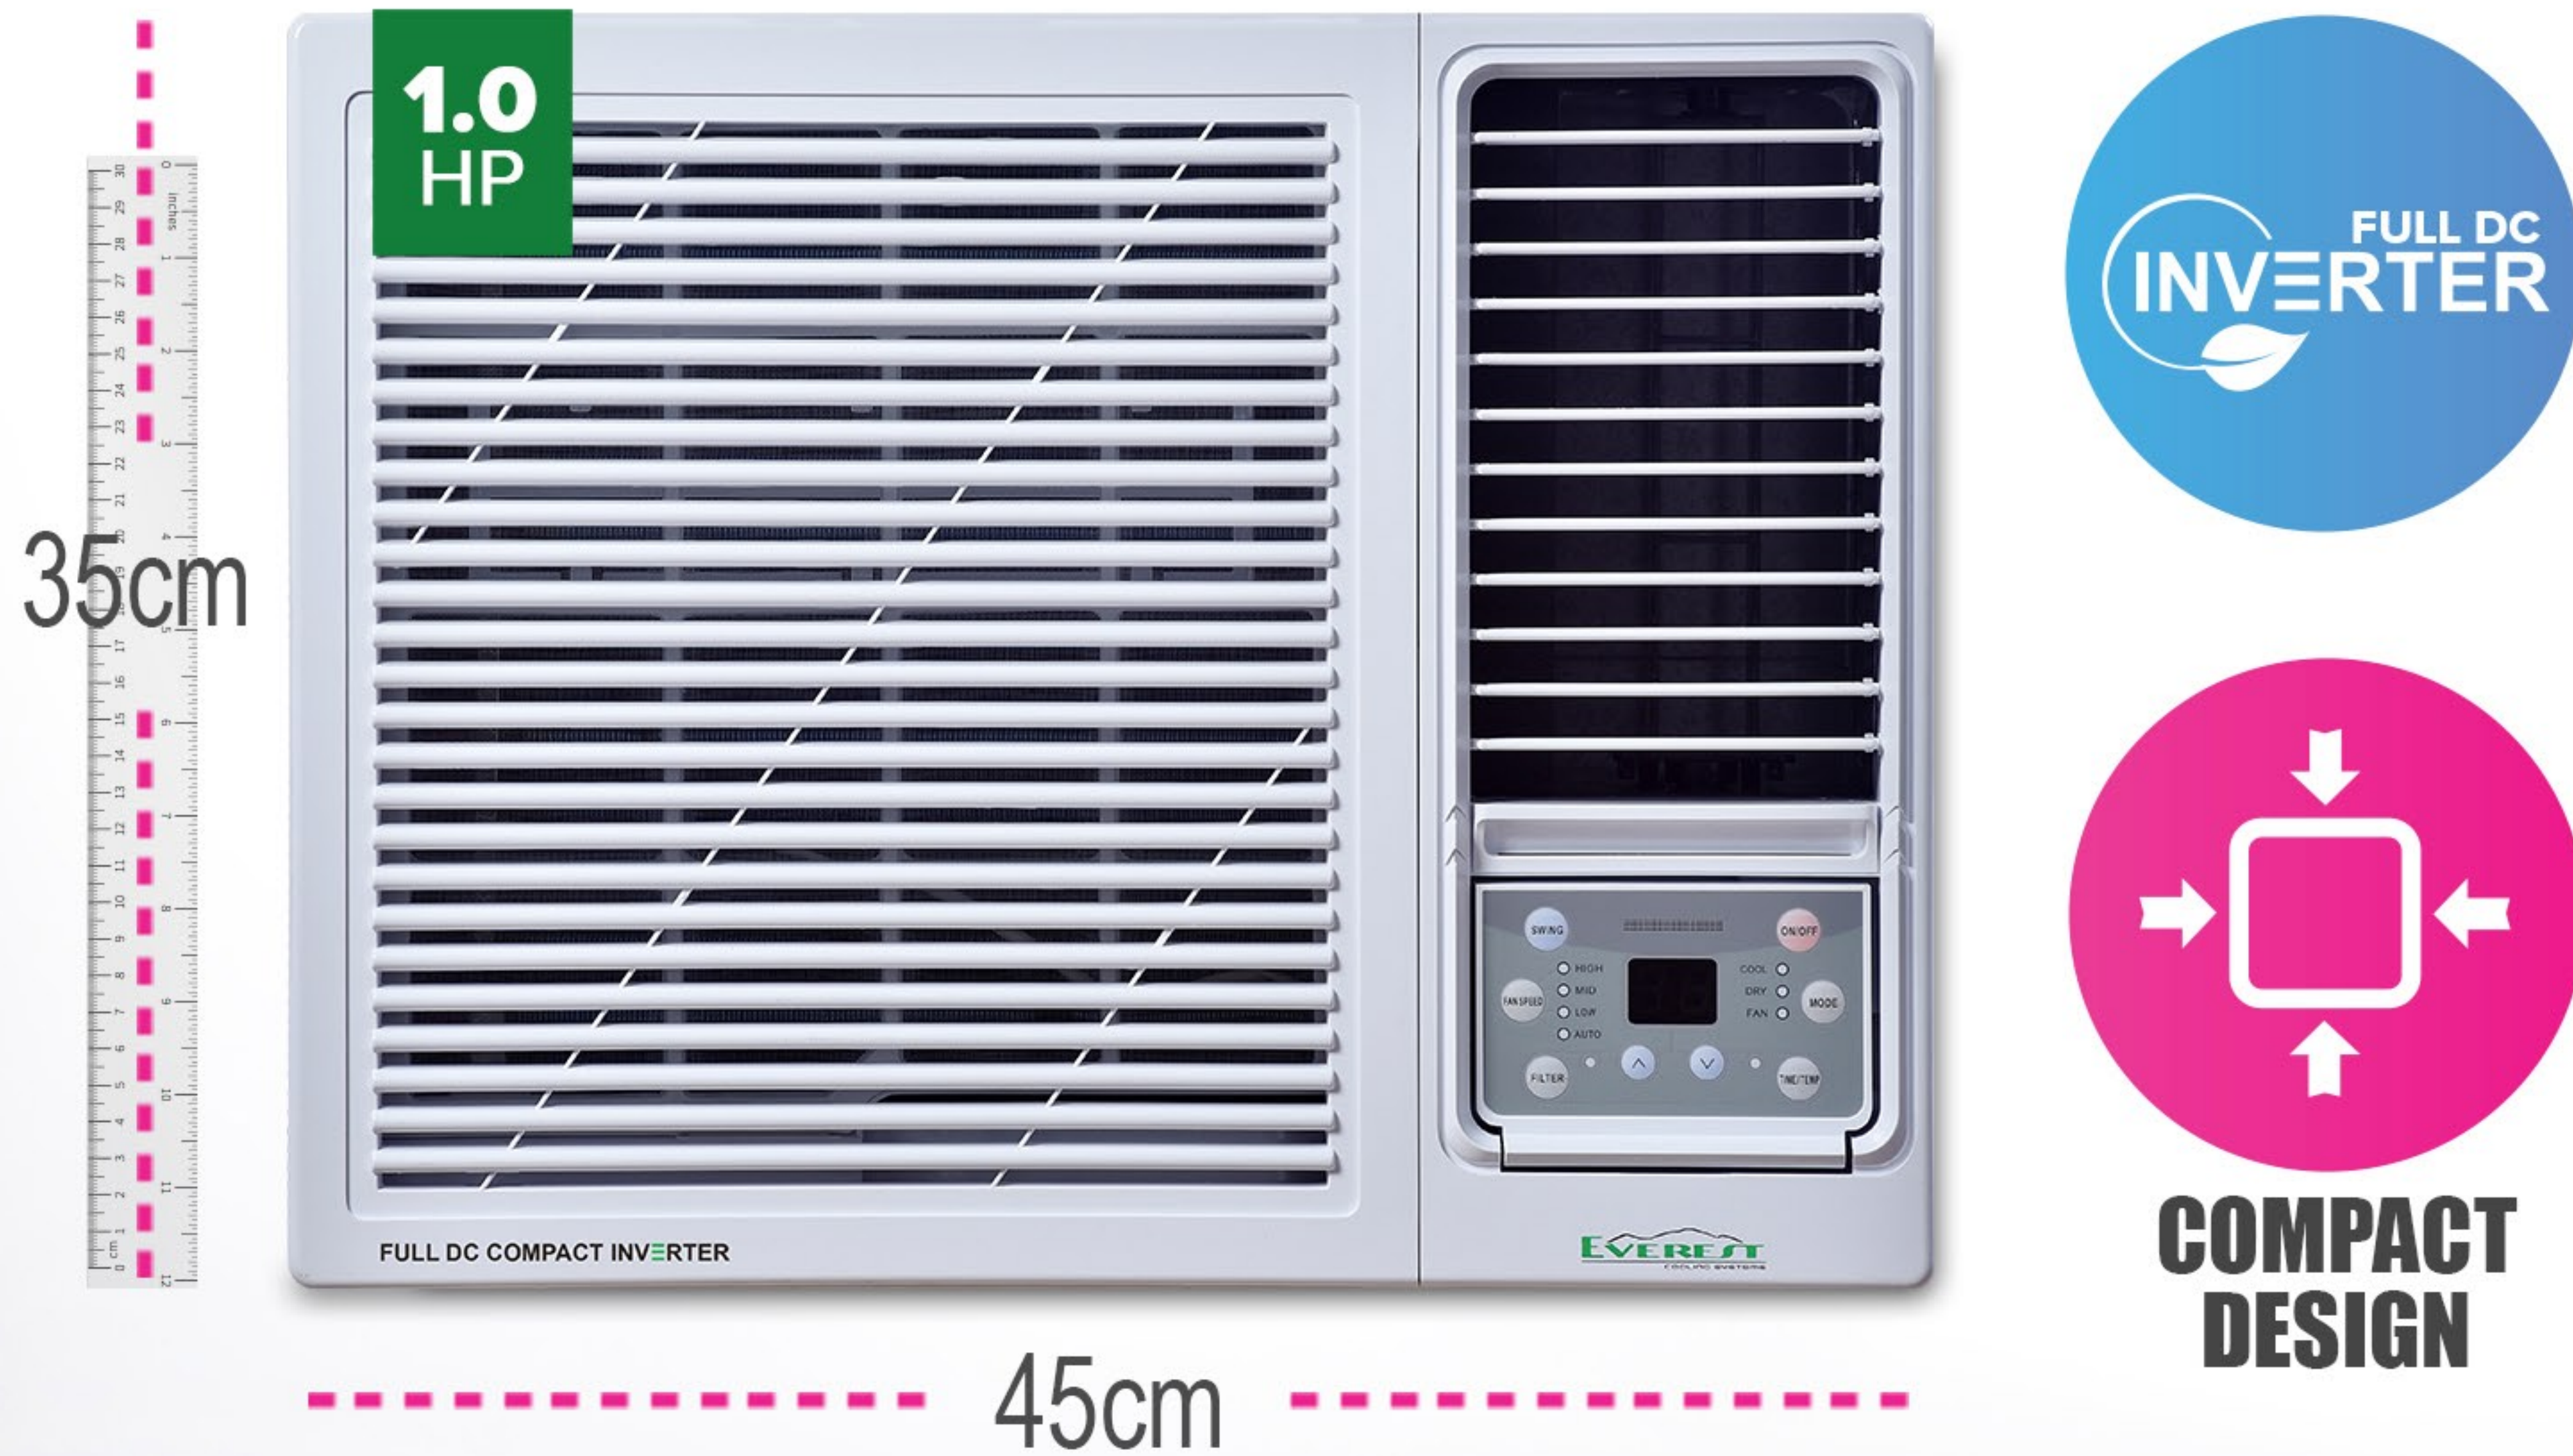

# EVEREST

COOLING SYSTEMS

Everest Aircon. Safe, clean, healthy air for the family.

R32 Refrigerant

Healthy Air Filter

Energy Efficient

**SAVES UP TO 60%**  
OF POWER CONSUMPTION

**ENERGY LABEL**  
Air Conditioner  
Energy Efficiency Rating:  
**4.22** under standard test conditions

★★★★★

"More stars and higher rating means more savings"

Issuance Year of Energy Rating: 2023  
Monthly Energy Consumption\*: 121.50 kWh  
Brand Name: EVEREST  
Product Model: ETIV10CFWD/G

Cooling Capacity (kW): 2.88  
Refrigerant: R32 (GWP 675)  
Installation Type: Window Type  
Power Input (W): 900.00 \*based on 9 hours of daily usage

For more information: Energy Label issued under Section 15 of Republic Act No. 11285. Non-compliance, removal, defacing, or altering of the Energy Label is a violation under Section 30 and will be subject to the fines, penalties and criminal liability under Sections 32 and 33 of Republic Act No. 11285.  
www.doe.gov.ph CN: ACU-0011-000219

Model	Capacity (HP)	Cooling Capacity (kj/h)	Power Input (W)	Floor Area (sq.m)	Power Source (V)	Running Current (Amp)	Unit Dimension (WxDxH)mm	Net Weight (kg)	EER
ETIV10CFWD/G	1.0	2,660-11,440	220-1,100	12-16	230V / 60Hz 1Ph	4.15	450x640x350	28	10.4-12.1