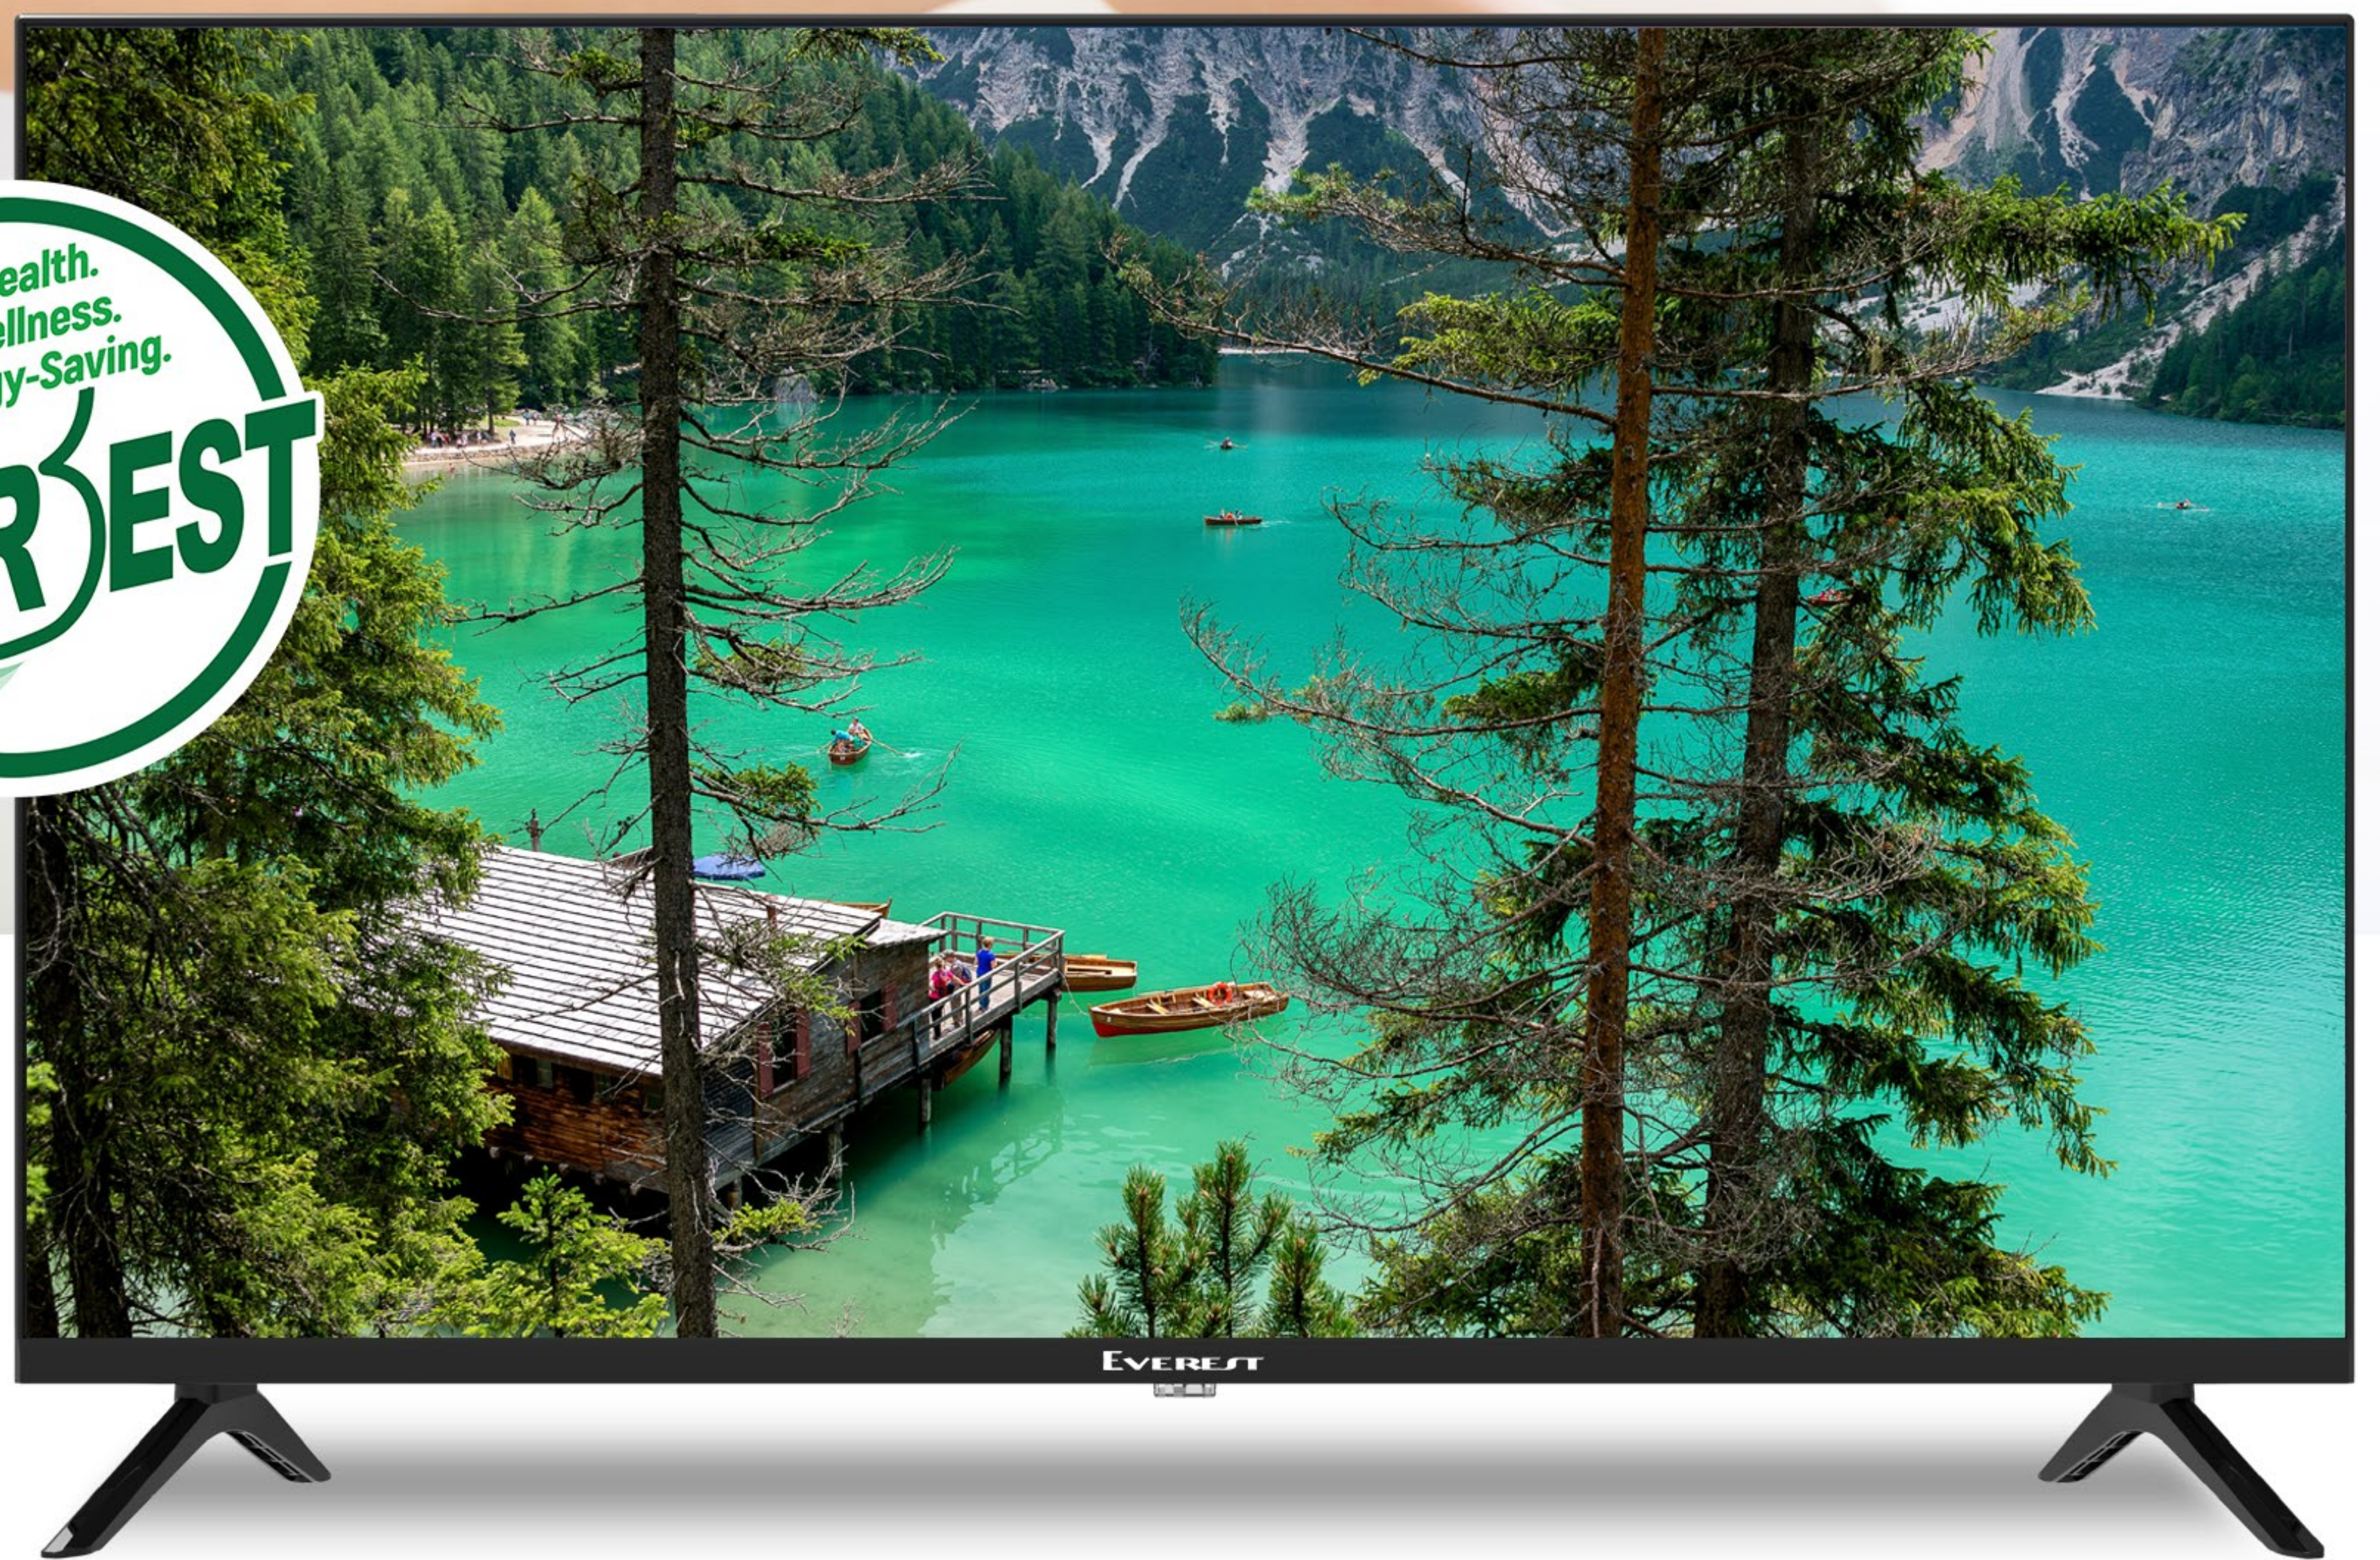

ET32H21S

32" Smart Digital TV | Android 12.0 OS | Built-in WiFi | Bluetooth | Airplay / Miracast / Eshare Server
Ultra Narrow Bezel | 2x USB Input | HDMI Input | AV In | Earphone Out